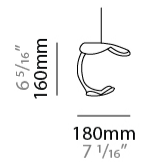

PROJECT	_____
TYPE	_____
SPECIFIER	_____
QUANTITY	_____
DATE	_____

1. To build a product code in our configurator select the specify button on the base model # product page
2. To build a manual product code on this datasheet choose from the options listed below in blue font and add the suffix to the base model #

GENERAL

Series: Le Gigue
Partner: Knikerboker
Division: Design
Installation: Suspension
Product Type: Pendant
Mounting Location: Ceiling
Light Distribution: Indirect

PHYSICAL

Shape: Abstract
Diameter (in): 37 ⁷/₁₆
Length (mm): 1200
Max. Overall Height (mm): 1650
Max. Overall Height (in): 64 ¹⁵/₁₆
Weight (kg): 10.5
Fixture Finish: EWH / EBK / MAN / COF / PRD / SLF / GLF / CLF / BRL / EWS / EWG / EWC / EWR / EBS / EBG / EBC / EBC / EBB / MAS / MAD / MAC / MAB / COS / CGO / CCL / CBL / PRS / PRG / PRC / PRB
Fixture Material: Metal
Cable Details: Transparent Cable in the following lengths 5 x 1000mm / 39 3/8" 5 x 1500mm / 59 1/16"

ELECTRICAL

Lamp Type: LED
Input Wattage (W): 55
Dimming: Non-Dimming / Phase Dimming (120vac Only)
Driver Included: Yes
Driver Location: Integrated
Driver Type: Constant Current - Universal
Driver Class: Class 2
Input Voltage (V): 120 - 277
Constant Current (MA): 1050

LED

Number of LEDs: 10
Color Temperature (°K): 3000
Max. Delivered Lumen (lm): 6800
CRI: >85 CRI
Lamp Life (hrs): 50000

OPTICAL

RATINGS AND CERTIFICATIONS

Certified By: Certified for North American Standards
IP rating: IP20