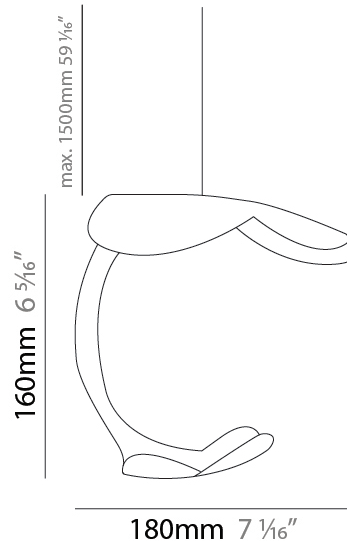

GENERAL

Series: Le Gigine _____
Partner: Knikerboker _____
Division: Design _____
Installation: Suspension _____
Product Type: Pendant _____
Mounting Location: Ceiling _____
Light Distribution: Indirect _____

PHYSICAL

Shape: Abstract _____
Length (mm): 180 _____
Length (in): 7 1/16 _____
Width (mm): 160 _____
Width (in): 6 5/16 _____
Height (mm): 160 _____
Height (in): 6 5/16 _____
Max. Overall Height (mm): 1650 _____
Max. Overall Height (in): 64 15/16 _____
Weight (kg): 0.55 _____
Fixture Finish: EWH / EBK / MAN / COF / PRD/ SLF / GLF / CLF / BRL / EWS / EWG / EWC / EWR / EBS / EBG / EBC / EBC / EBB / MAS / MAD / MAC / MAB / COS / CGO / CCL / CBL / PRS / PRG / PRC / PRB _____
Fixture Material: Metal _____
Cable Details: 1500mm / 59 1/16" Transparent Cable _____

ELECTRICAL

Lamp Type: LED _____
Input Wattage (W): 5.5 _____
Dimming: Non-Dimming / Phase Dimming (120vac Only) _____
Driver Included: No _____
Driver Location: Remote _____
Driver Type: Constant Current - Universal _____
Driver Class: Class 2 _____
Input Voltage (V): 120 - 277 _____
Constant Current (MA): 900 _____

LED

Color Temperature (°K): 3000 _____
Max. Delivered Lumen (lm): 850 _____
CRI: >85 CRI _____
Lamp Life (hrs): 50000 _____

OPTICAL

RATINGS AND CERTIFICATIONS

Certified By: Certified for North American Standards _____
IP rating: IP20 _____